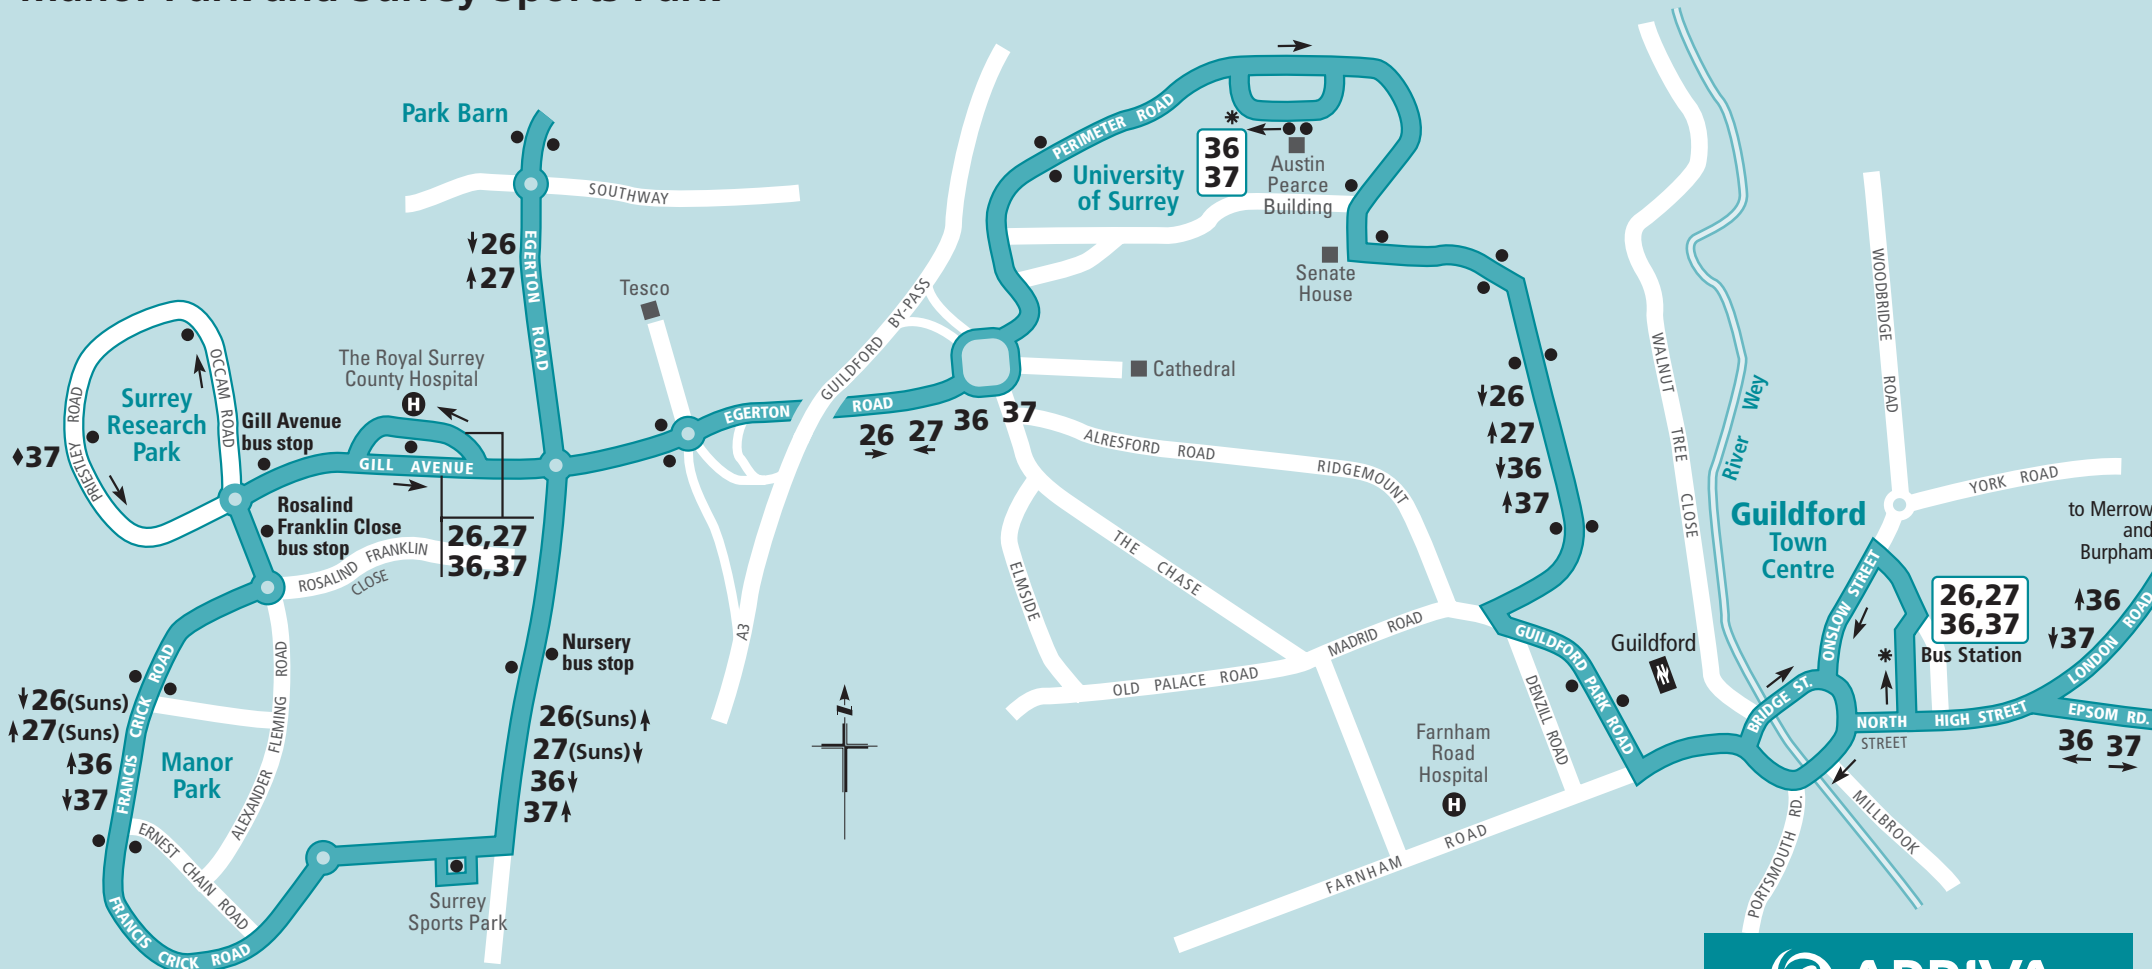

26,27,36,37

Guildford Town Centre to University of Surrey, Royal Surrey County Hospital, Surrey Research Park, Manor Park and Surrey Sports Park

ARRIVA

- ARRIVA routes 26,27,36 and 37
- Occasional route
- * Terminus point
- Bus stop
- ← Buses run in direction of arrow
- 🚉 Railway station